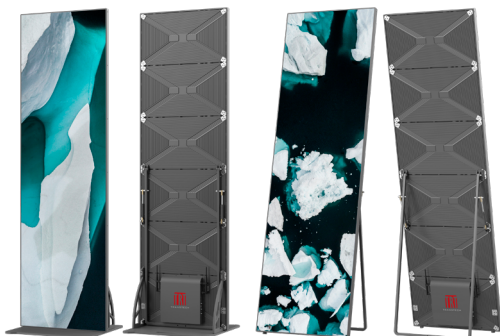

# POSTER VII

Indoor SMD screen solution

The Poster VII is an intelligent LED display designed for modern advertising and digital signage. Based on lightweight Discovery S technology. With advanced cloud remote control via iOS, Android, and Windows devices, the Poster VII allows for effortless cluster management and remote monitoring. The Poster VII combines flexibility, high-performance visuals, and intelligent technology, making it the ideal solution for any space requiring impactful digital displays.

## Specification

	VII 012	VII 015	VII 018	VII 025
Pixel pitch (mm)	1.25	1.56	1.875	2.5
LED type	SMD 3 in 1			
Screen resolution (W x H)	480 x 1,620	384 x 1,296	320 x 1,080	240 x 810
Active screen size (WxHxD, mm)	600 x 2,025 x 35			
Overall size (WxHxD, mm)	615 x 2,115 x 40			
Cabinet size (WxHxD, mm)	600 x 337.5 x 29 (27")			
Cabinet Resolution (WxH)	480 x 270	384 x 216	320 x 180	240 x 135
Net.weight estimate*	39 kg/set			
Cabinet material	Die-casting aluminium			
Maintenance	Front			
IP Rating	Front IP30 / Rear IP30			
Driving Method	1/45	1/54	1/60	1/27
Brightness (cd/m2)	600	600	600**	1,000
Contrast ratio	5,000:1			
Refresh rate	≤ 3,840 Hz			
Color processing	16 bits			
Viewing angle (H/V)	160° / 140°			
Color temperature (K)	3,000-9,500			
Dimming Level	256			
Max./Avg. power consumption (per m2)	580 W / 174 W	570 W / 171 W	550 W / 165 W	590 W / 177 W
Power supply	AC100-240V, 50/60 Hz			
Operating temperature	-20°C to 40°C			
Operating humidity	10 to 80 %			
Led lifetime	100,000 hrs			
Control interface	HDMI x 1, USB2.0 x 2, AUX x 1			
Operating equipment	Phone, iPad, PC			
Certificates	CE; ETL; FCC Class A; Rohs			