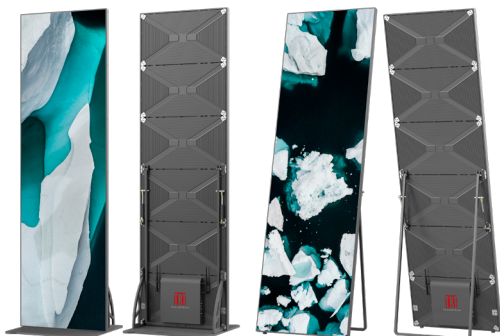

POSTER VII

Indoor SMD screen solution

The Poster VII is an intelligent LED display designed for modern advertising and digital signage. Based on lightweight Discovery S technology. With advanced cloud remote control via iOS, Android, and Windows devices, the Poster VII allows for effortless cluster management and remote monitoring. The Poster VII combines flexibility, high-performance visuals, and intelligent technology, making it the ideal solution for any space requiring impactful digital displays.

Specification

	VII 012	VII 015	VII 018	VII 025
Pixel pitch (mm)	1.25	1.56	1.875	2.5
LED type	SMD 3 in 1			
Screen resolution (W x H)	480 x 1,620	384 x 1,296	320 x 1,080	240 x 810
Active screen size (WxHxD, mm)	600 x 2,025 x 35			
Overall size (WxHxD, mm)	615 x 2,115 x 40			
Cabinet size (WxHxD, mm)	600 x 337.5 x 29 (27")			
Cabinet Resolution (WxH)	480 x 270	384 x 216	320 x 180	240 x 135
Net.weight estimate*	39 kg/set			
Cabinet material	Die-casting aluminium			
Maintenance	Front			
IP Rating	Front IP30 / Rear IP30			
Driving Method	1/45	1/54	1/60	1/27
Brightness (cd/m2)	600	600	600**	1,000
Contrast ratio	5,000:1			
Refresh rate	≤ 3,840 Hz			
Color processing	16 bits			
Viewing angle (H/V)	160° / 140°			
Color temperature (K)	3,000-9,500			
Dimming Level	256			
Max./Avg. power consumption (per m2)	580 W / 174 W	570 W / 171 W	550 W / 165 W	590 W / 177 W
Power supply	AC100-240V, 50/60 Hz			
Operating temperature	-10°C to 40°C			
Operating humidity	10 to 80 %			
Led lifetime	100,000 hrs			
Control interface	HDMI x 1, USB2.0 x 2, AUX x 1			
Operating equipment	Phone, iPad, PC			
Certificates	CE; ETL; FCC Class A; Rohs			