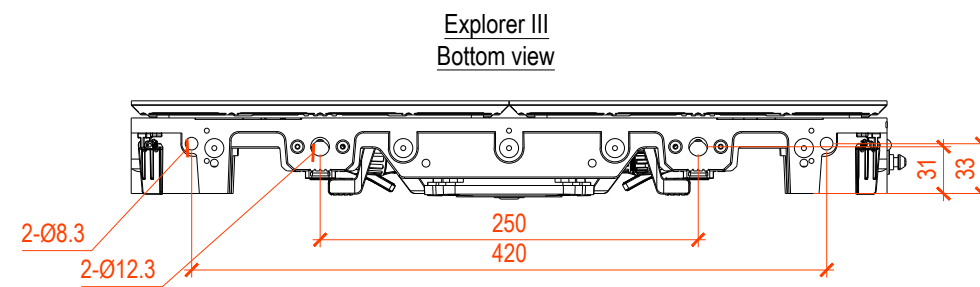

Signature

Printed name

Date (DD / MM / YYYY)