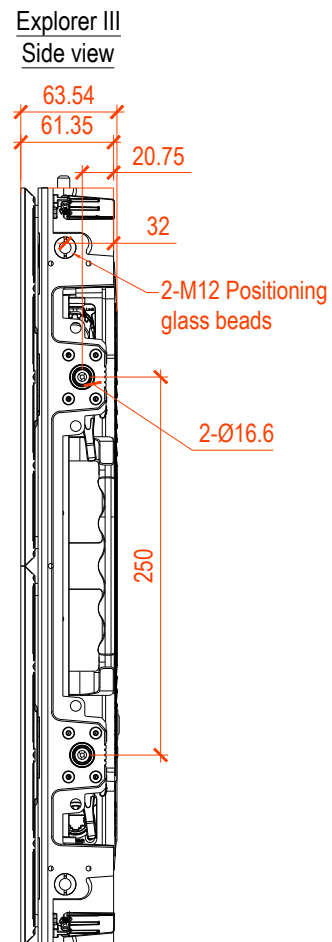

Signature

Printed name

Date (DD / MM / YYYY)

Explorer III 3d view - Front

Explorer III 3d view - Rear

Property of company Transtech EMEA GmbH.
Without our permission copying, using and transferring of this document to a third party are prohibited. All rights reserved!

Scale 1:5

Date	Name
drawn 29.05.2026	AS
check	

Index	Changing	Date	Editor

Cabinet information	
Sheet no.	Sheets
1	1

Transtech EMEA GmbH
90480 Nuremberg, Germany, Koetzinger str. 90
<https://trtled.com/>