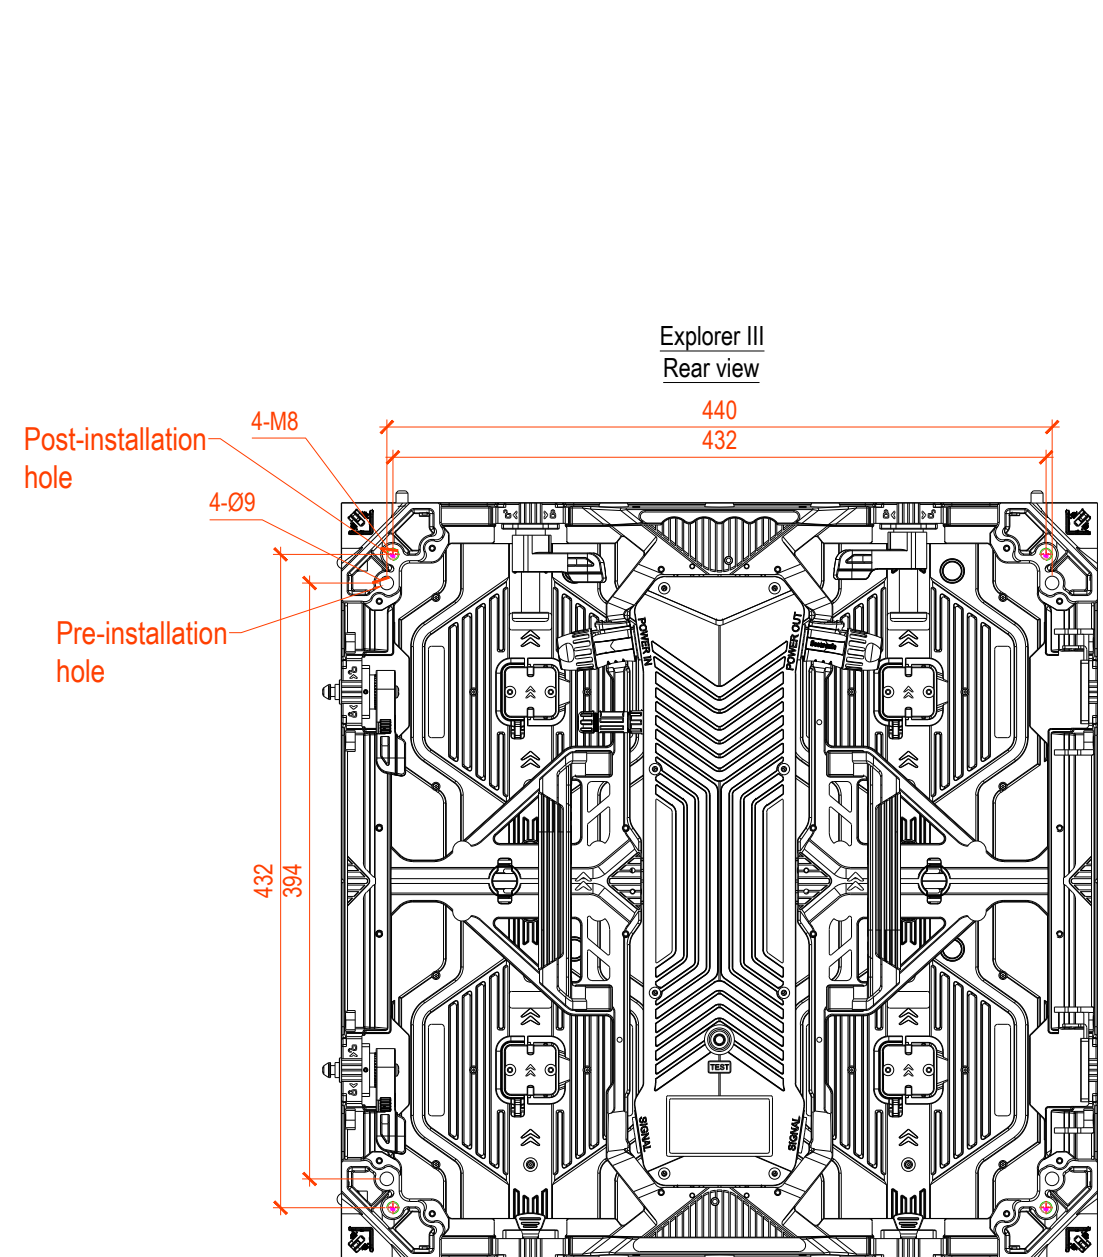

Signature

Printed name

Date (DD / MM / YYYY)

Explorer III 3d view - Front

Explorer III 3d view - Rear

Property of company Transtech EMEA GmbH.
Without our permission copying, using and transferring of this document to a third party are prohibited. All rights reserved!

Scale 1:5

Date	Name
drawn 29.05.2026	AS
check	

Index	Changing	Date	Editor

Cabinet information	
Sheet no.	Sheets
1	1

Transtech EMEA GmbH
90480 Nuremberg, Germany, Koetzinger str. 90
<https://trtled.com/>