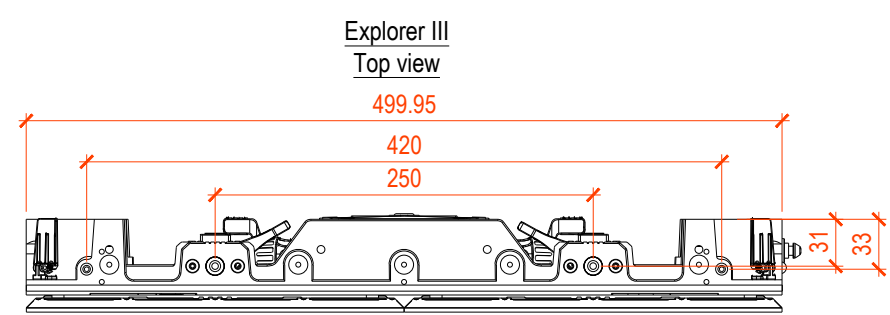

Signature

Printed name

Date (DD / MM / YYYY)

Explorer III 3d view - Front

Explorer III 3d view - Rear

Property of company Transtech EMEA GmbH.
Without our permission copying, using and transferring of this document to a third party are prohibited. All rights reserved!

Scale 1:5

Date	Name
drawn 29.05.2026	AS
check	

Index	Changing	Date	Editor

Cabinet information	
Sheet no.	Sheets
1	1

Transtech EMEA GmbH
90480 Nuremberg, Germany, Koetzinger str. 90
<https://trtled.com/>