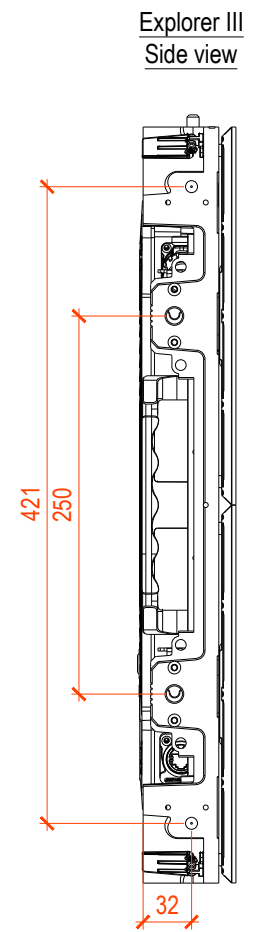

Signature

Printed name

Date (DD / MM / YYYY)

Explorer III 3d view - Front

Explorer III 3d view - Rear

Property of company Transtech EMEA GmbH.
Without our permission copying, using and transferring of this document to a third party are prohibited. All rights reserved!

Scale 1:5

Date	Name
drawn 29.05.2026	AS
check	

Index	Changing	Date	Editor

Cabinet information	
Sheet no.	Sheets
1	1

Transtech EMEA GmbH
90480 Nuremberg, Germany, Koetzinger str. 90
<https://trtled.com/>