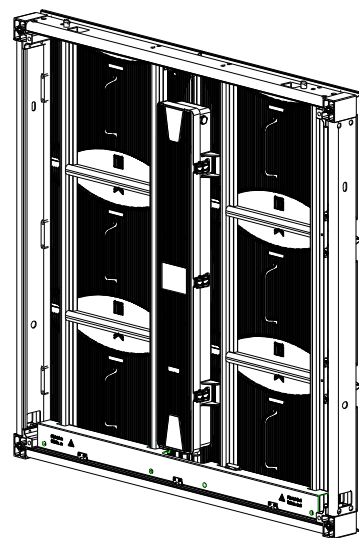

Signature

Printed name

Date (DD / MM / YYYY)

Evoque
Top view

Ø12.5

Evoque
Front view

Evoque
Side view

Evoque
Rear view

Evoque
3d view - front

Evoque
3d view - rear

Property of company Transtech EMEA GmbH.
Without our permission copying, using and transferring of this document to a third party are prohibited. All rights reserved!