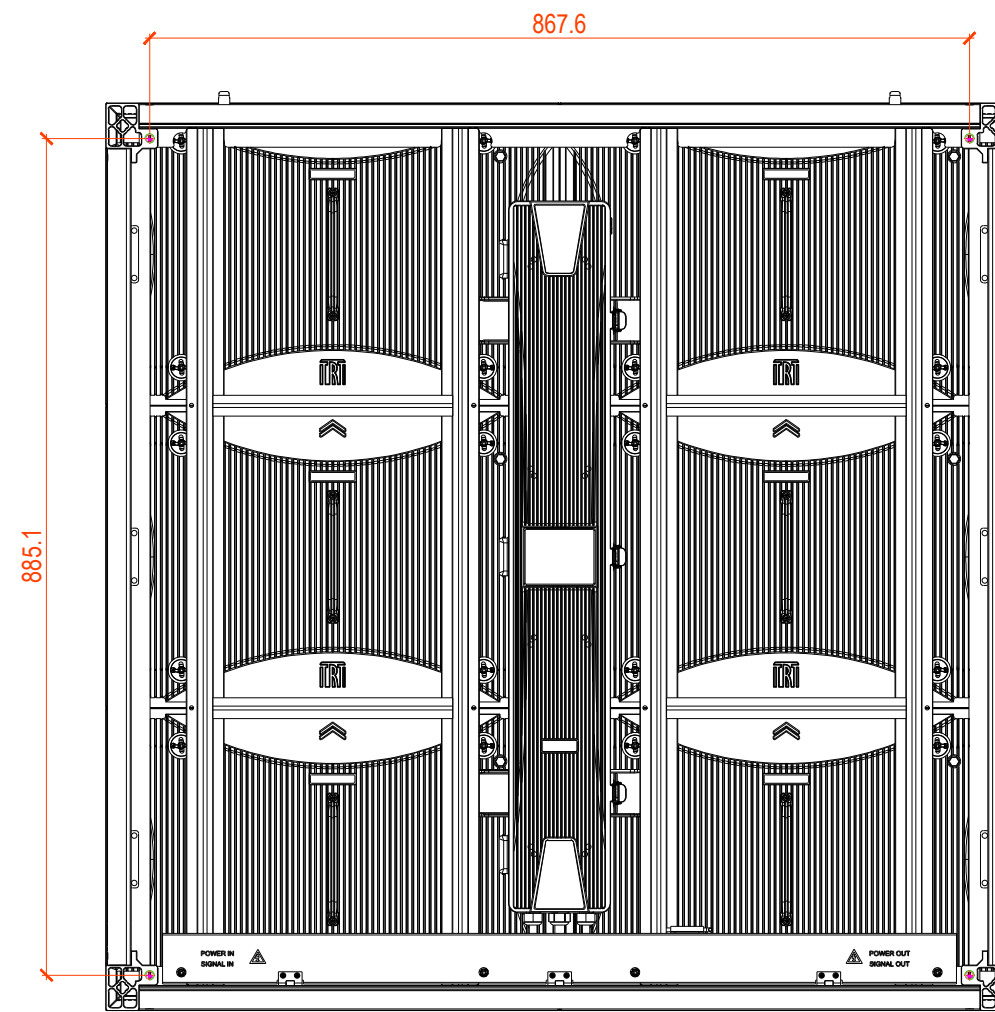

Signature

Printed name

Date (DD / MM / YYYY)

Evoque
Top view

Ø12.5

Evoque
Front view

Evoque
Side view

Evoque
Rear view

Scale 1:8

Date	Name
drawn 07.08.2025	AS
check	

Cabinet information

Projection according to DIN code

Evoque

Sheet no.	Sheets
1	1

Transtech EMEA GmbH
90480 Nuremberg, Germany, Koetzinger str. 90
<https://trtled.com/>