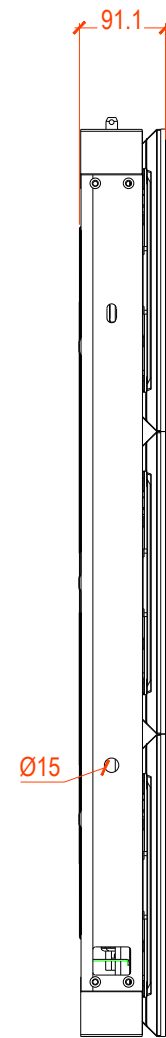

Signature

Printed name

Date (DD / MM / YYYY)

Evoque
Top view

Ø12.5

Evoque
Front view

Evoque
Side view

Evoque
Rear view

Evoque
3d view - front

Evoque
3d view - rear

Property of company Transtech EMEA GmbH.
Without our permission copying, using and transferring of this document to a third party are prohibited. All rights reserved!

Scale 1:8

Date	Name
drawn 07.08.2025	AS
check	

Cabinet information

Projection according to DIN code

Evoque

Sheet no.	Sheets
1	1

Transtech EMEA GmbH
90480 Nuremberg, Germany, Koetzinger str. 90
<https://trtled.com/>